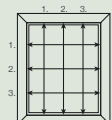

SKU#VS-BSHR
202408

Custom Shutters

Just a Quick and Easy Installation Away

Selection Guide

START HERE!

STEP 1 Measuring Your Windows

Tips for Success

- Use metal measuring tape, as cloth tapes may stretch.
- Order with the exact measurements.
- Fill out all fields on order form.
- DO NOT add or subtract.
- To ensure accuracy, always measure twice.
- Measure to the nearest 1/8".

Measure Window Depth
from any obstacle to the edge of the window frame.

Note
Obstacles may be locks, window handles, storm bars, and winders.

Measure Window Opening
Measure inside width and height in 3 places. Use the smallest measurement when placing your order.