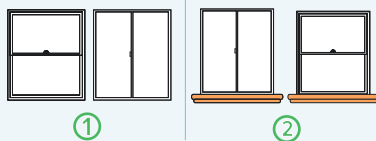

SKU#VS-BSHR
202408

Custom Shutters

Just a Quick and Easy Installation Away

Selection Guide

START HERE!

STEP 1 Measuring Your Windows

Tips for Success

- Use metal measuring tape, as cloth tapes may stretch.
- Order with the exact measurements.
- Fill out all fields on order form.
- DO NOT add or subtract.
- To ensure accuracy, always measure twice.
- Measure to the nearest 1/8".

Measure Window Depth
from any obstacle to the edge of the window frame.

Note
Obstacles may be locks, window handles, storm bars, and winders.

Measure Window Opening
Measure inside width and height in 3 places. Use the smallest measurement when placing your order.

STEP 2 Determine Your Window Style

Windows that slide open and either:

- ① With no trim and sill
- ② Or with sill only

STEP 3 Checking Clearance and Squareness

Wall Clearance

Check for obstacles. Measure the wall space around the window as shown in the illustration. Then check the minimum wall clearance for Deco Frame or L Frame in Step 4.