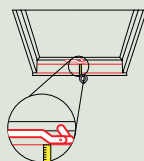

SKU#VS-BSHR
202408

Custom Shutters

Just a Quick and Easy Installation Away

Selection Guide

START HERE!

STEP 1 Measuring Your Windows

Tips for Success

- Use metal measuring tape, as cloth tapes may stretch.
- Order with the exact measurements.
- Fill out all fields on order form.
- DO NOT add or subtract.
- To ensure accuracy, always measure twice.
- Measure to the nearest 1/8".

Measure Window Depth
from any obstacle to the edge of the window frame.

Note
Obstacles may be locks, window handles, storm bars, and winders.

Measure Window Opening
Measure inside width and height in 3 places. Use the smallest measurement when placing your order.