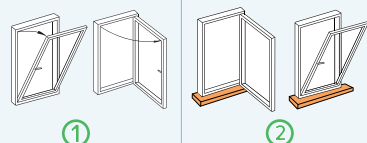

Measure Window Depth
from any obstacle to the edge of the window frame.

Note
Obstacles may be locks, window handles, storm bars, and winders.

Measure Window Opening
Measure inside width and height in 3 places. Use the smallest measurement when placing your order.

STEP 2 Determine Your Window Style

Windows that slide open and either:

- ① With no trim and sill
- ② Or with sill only

STEP 3 Checking Clearance and Squareness

Wall Clearance

Check for obstacles. Measure the wall space around the window as shown in the illustration. Then check the minimum wall clearance for Deco Frame or L Frame in Step 4.

STEP 4 Choose A Frame Style

Windows that tilts open and either:

- ① With no trim and sill
- ② Or with sill only

Wall Clearance

Check for obstacles. Measure the wall space around the window as shown in the illustration. Then check the minimum wall clearance for Deco Frame or L Frame in Step 4.

Hang Strip

Hang strips are mounted inside the casing to blend in with your walls and shutters.

Windows that tilts open and either:

- ① With both trim and sill
- ② With trim only

Shutters are not recommended for this type of window.