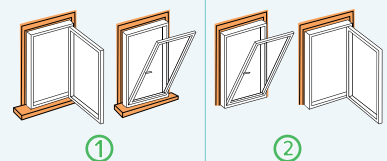

STEP 4 Choose A Frame Style

Windows that tilts open and either:

- ① With no trim and sill
- ② Or with sill only

Wall Clearance

Check for obstacles. Measure the wall space around the window as shown in the illustration. Then check the minimum wall clearance for Deco Frame or L Frame in Step 4.

Windows that slide open and either:

- ① With trim only
- ② Or with trim and sill

Window Squareness

Measure the distance of Line A. Measure the distance of Line B. If the difference is more than 1/2", the Hang Strip frame cannot be used. Choose Deco Frame or L Frame.

Hang Strip

Hang strips are mounted inside the casing to blend in with your walls and shutters.

Windows that tilts open and either:

- ① With both trim and sill
- ② With trim only

Shutters are not recommended for this type of window.