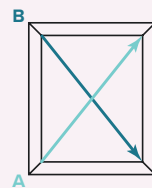

STEP 2 Determine Your Window Style

Windows that slide open and either:

- ① With no trim and sill
- ② Or with sill only

STEP 3 Checking Clearance and Squareness

Wall Clearance

Check for obstacles. Measure the wall space around the window as shown in the illustration. Then check the minimum wall clearance for Deco Frame or L Frame in Step 4.

STEP 4 Choose A Frame Style

Windows that tilts open and either:

- ① With no trim and sill
- ② Or with sill only

Wall Clearance

Check for obstacles. Measure the wall space around the window as shown in the illustration. Then check the minimum wall clearance for Deco Frame or L Frame in Step 4.

Windows that slide open and either:

- ① With trim only
- ② Or with trim and sill

Window Squareness

Measure the distance of Line A. Measure the distance of Line B. If the difference is more than 1/2", the Hang Strip frame cannot be used. Choose Deco Frame or L Frame.

Hang Strip

Hang strips are mounted inside the casing to blend in with your walls and shutters.

Windows that tilts open and either:

- ① With both trim and sill
- ② With trim only

Shutters are not recommended for this type of window.